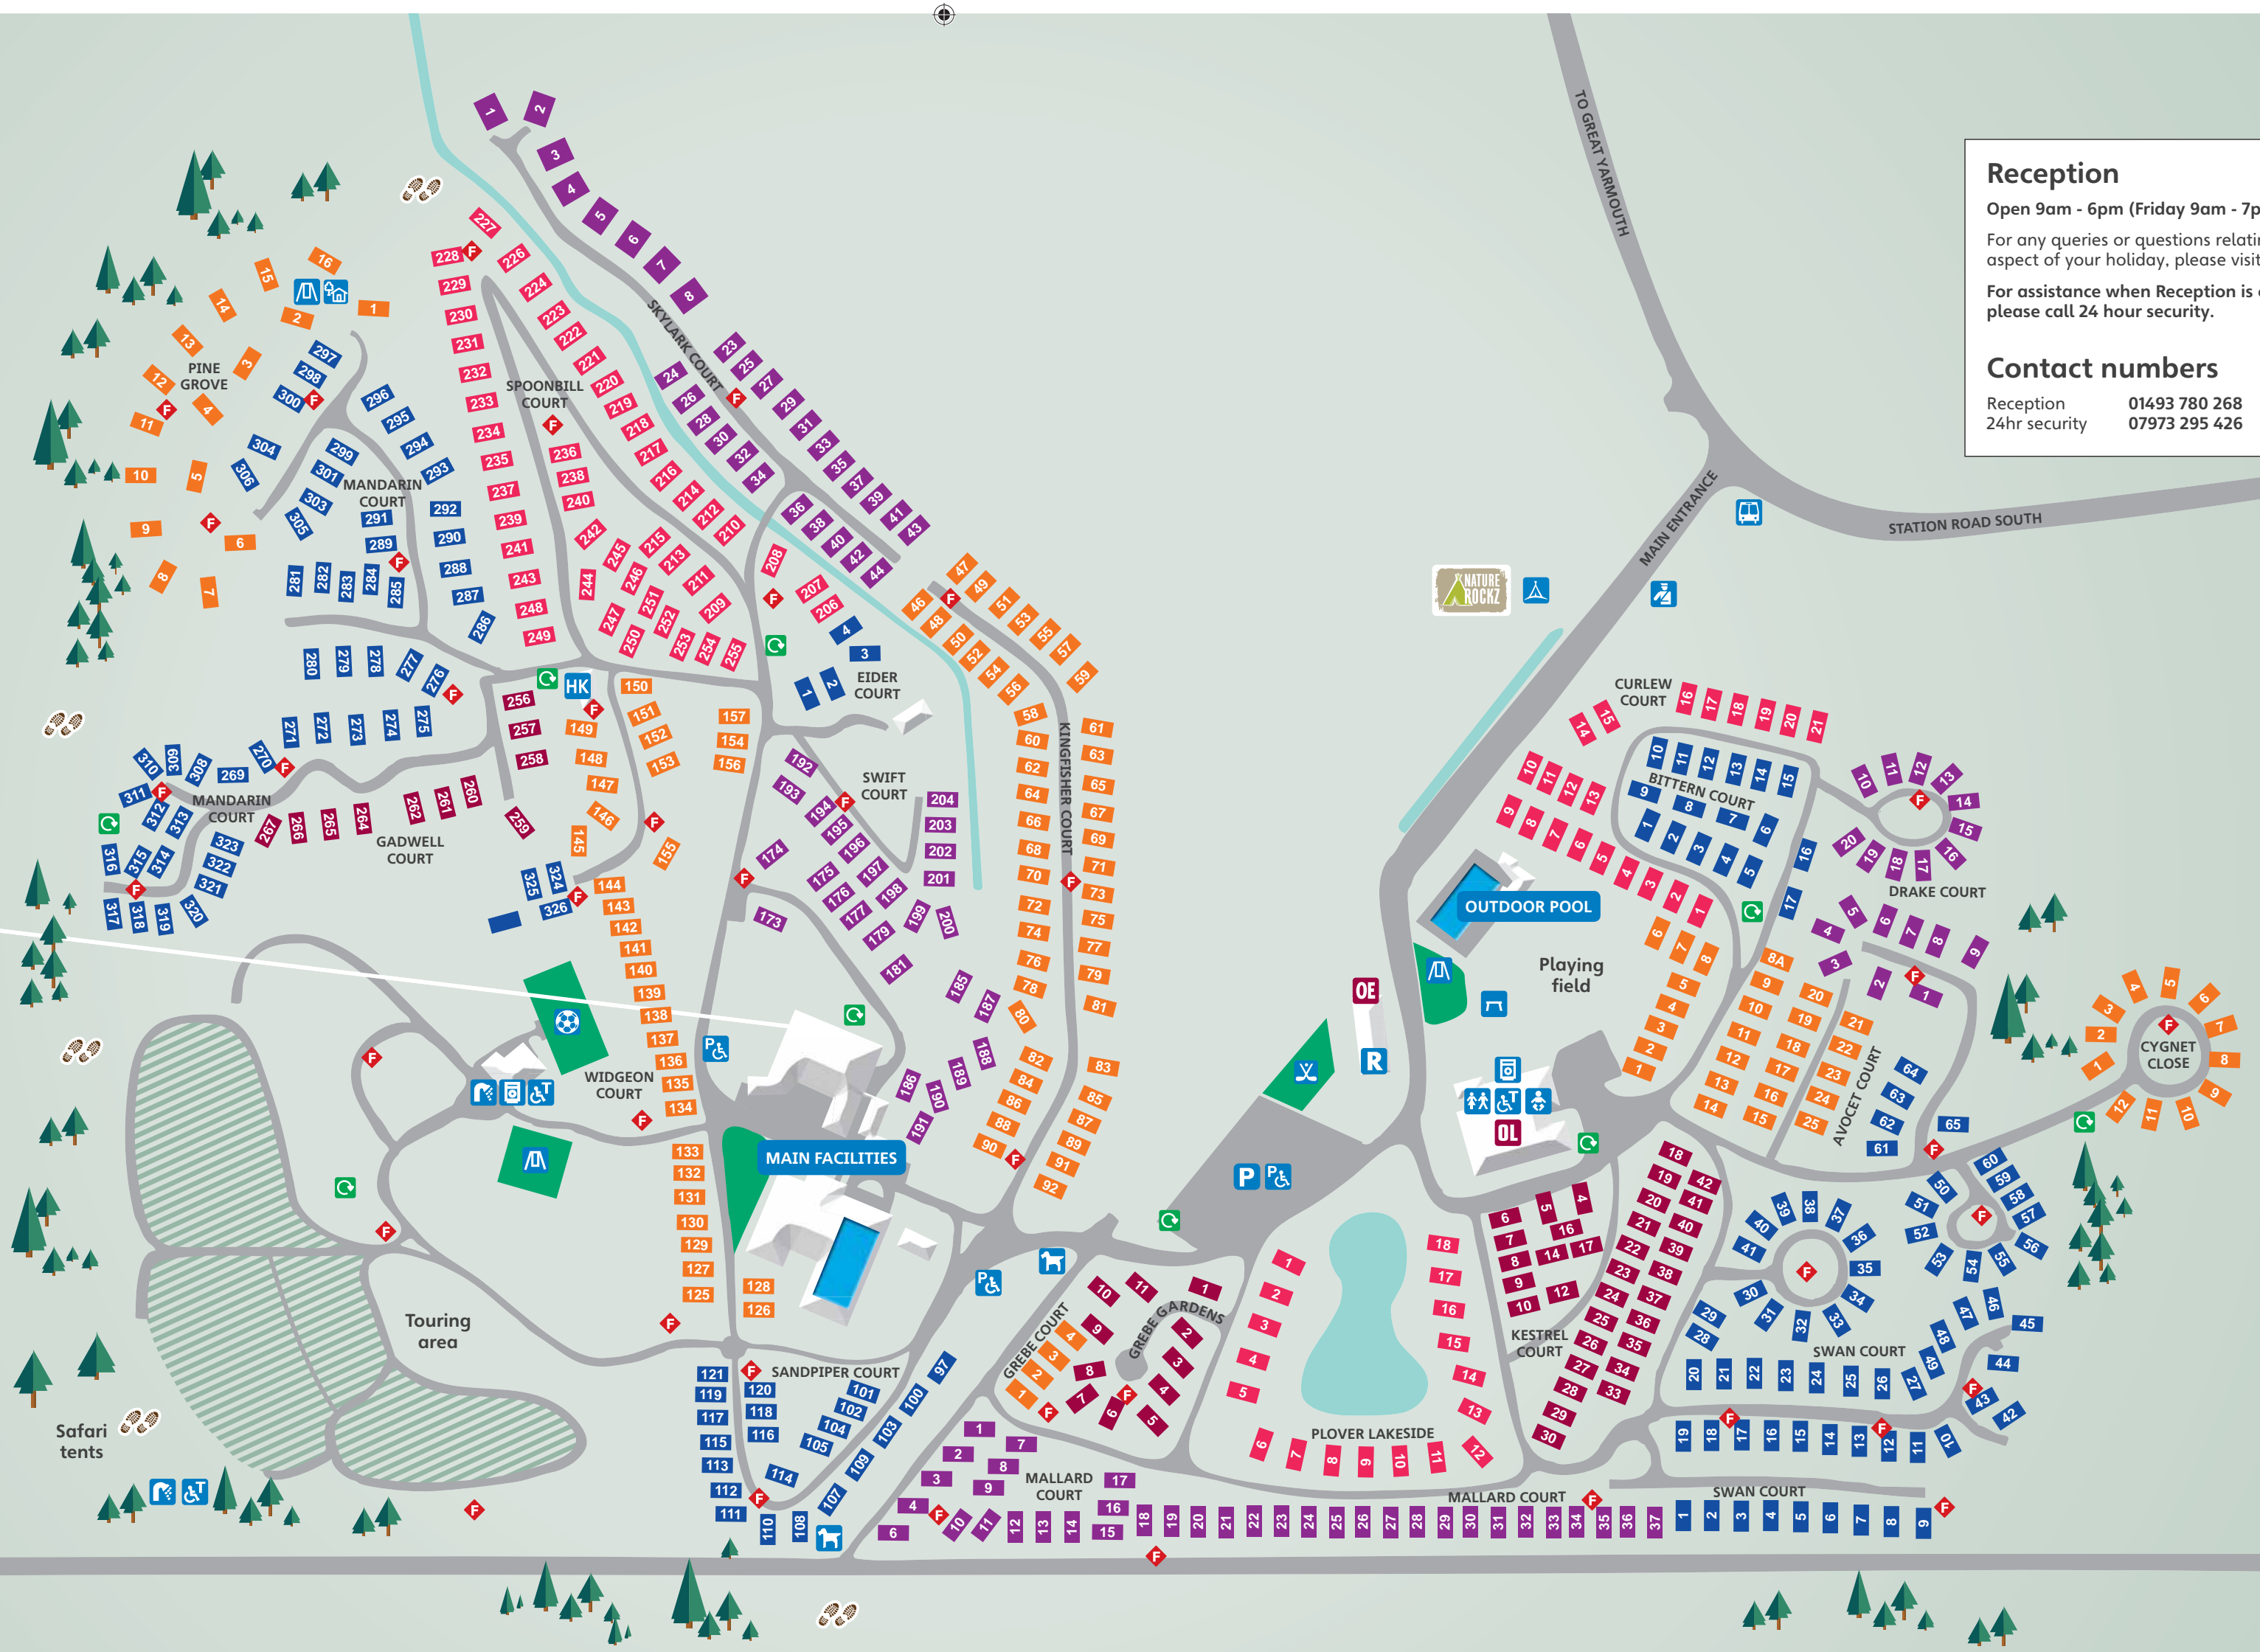

Your accommodation area name and caravan number is:

MX
Approved for
FSC® C003256

Haven WiFi
WiFi access available for casual internet browsing in The Sitting Duck Bar and Restaurant

Reception
Open 9am - 6pm (Friday 9am - 7pm)
For any queries or questions relating to any aspect of your holiday, please visit Reception.
For assistance when Reception is closed, please call 24 hour security.

Contact numbers
Reception 01493 780 268
24hr security 07973 295 426

- ### Map key
- Amenities**
- THE SITTING DUCK BAR & RESTAURANT
 - COOK'S FISH & CHIPS
 - ENTERTAINMENT VENUE
 - CONVENIENCE STORE
 - FUNWORKS AMUSEMENTS
 - LAUNDERETTE
 - MERRY MALLARD OWNERS' LOUNGE
 - HIRE GOODS SHOP
- Facilities**
- OWNERS' ENQUIRY CENTRE
 - RECEPTION
 - SECURITY GATEHOUSE
 - BABY CHANGING FACILITIES
 - HOUSEKEEPING
 - BUS STOP
 - PARKING
 - CASH POINT
 - DISABLED PARKING
 - DISABLED TOILETS
 - DISABLED ACCESS
 - TOILETS
 - TOURING WASHBLOCK
 - TOURING AREA
 - FIRE POINTS
 - RECYCLING POINT
- Activities and leisure**
- CRAZY GOLF
 - MULTI-SPORTS COURT
 - DOG EXERCISE AREA
 - NATURE ROCKZ TEEPEE
 - CHILDREN'S PLAY AREA
 - TREEHOUSE
 - PICNIC AREA
 - NATURE ROCKZ
 - NATURE WALK